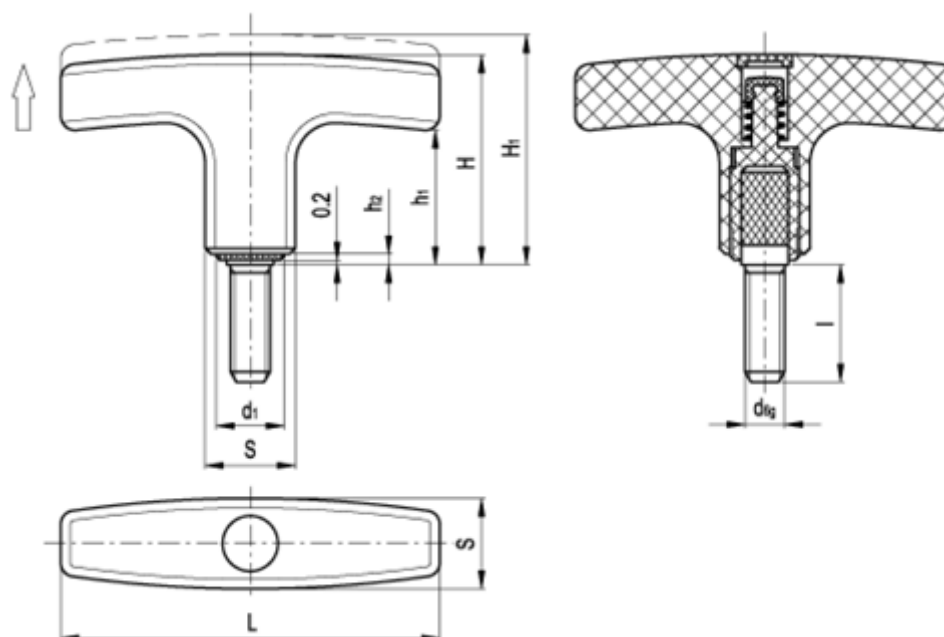

Article number: 2304032782

Description: E+G Adjustable T-Handle
L.652-X/80 p-M10x30

Measures

d1 = 15
d 6H = M10
H = 42
h1 = 27
H1 = 46
h2 = 1
l = 30
L = 80

S = 20x20
Tooth number = 20